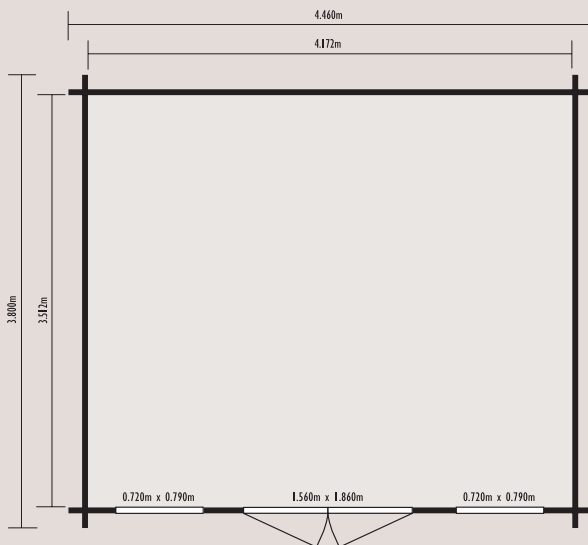

kesa

Dimensions	Internal	External (excl. overhangs)
Width	4.172m	4.460m
Depth	3.512m	3.800m
Ridge Height	-	2.970m
Area	14.65m ²	16.95m ²

STANDARD FEATURES

- 44mm Log thickness
- Square roof shingle tiles
- Toughened glass single glazing